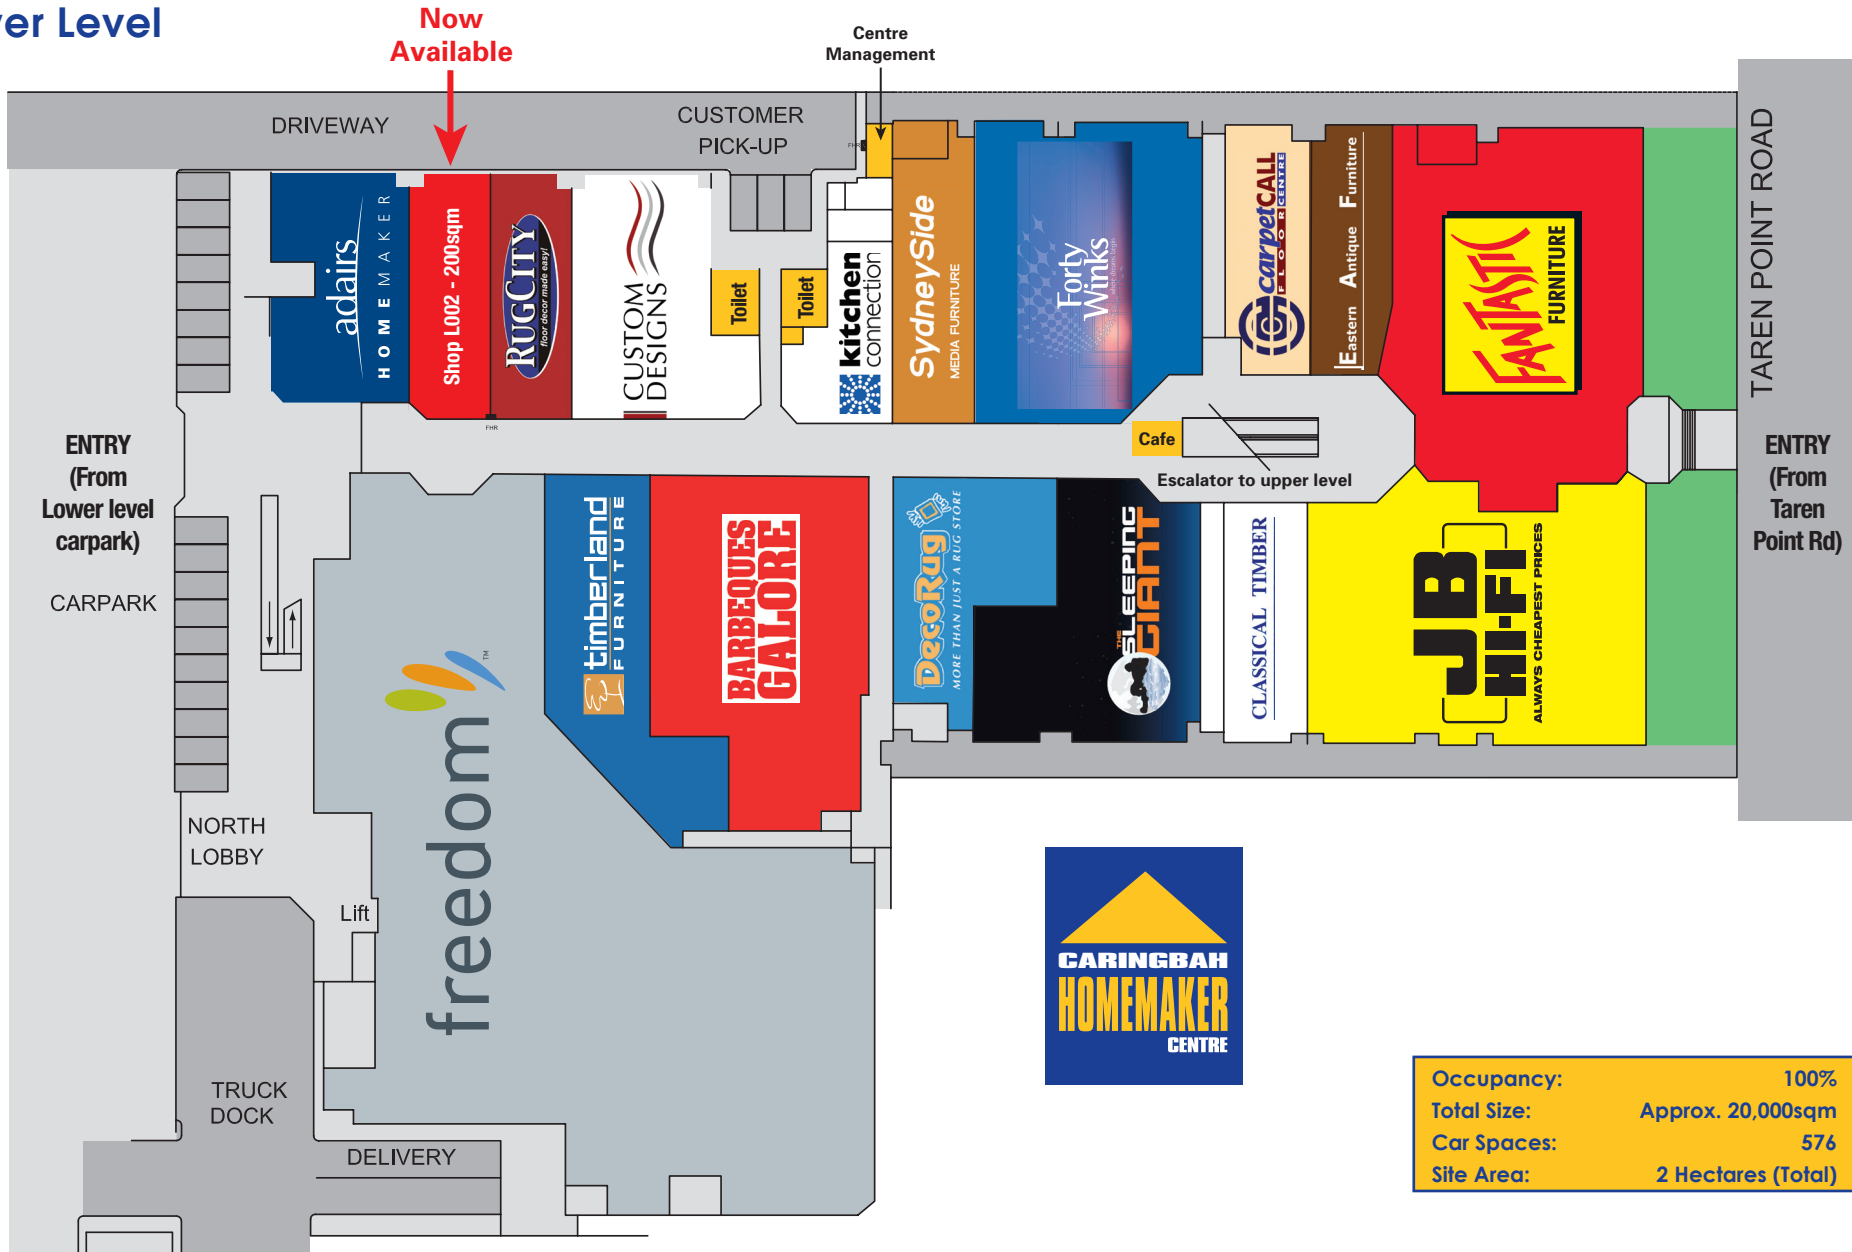

Lower Level

Occupancy:	100%
Total Size:	Approx. 20,000sqm
Car Spaces:	576
Site Area:	2 Hectares (Total)